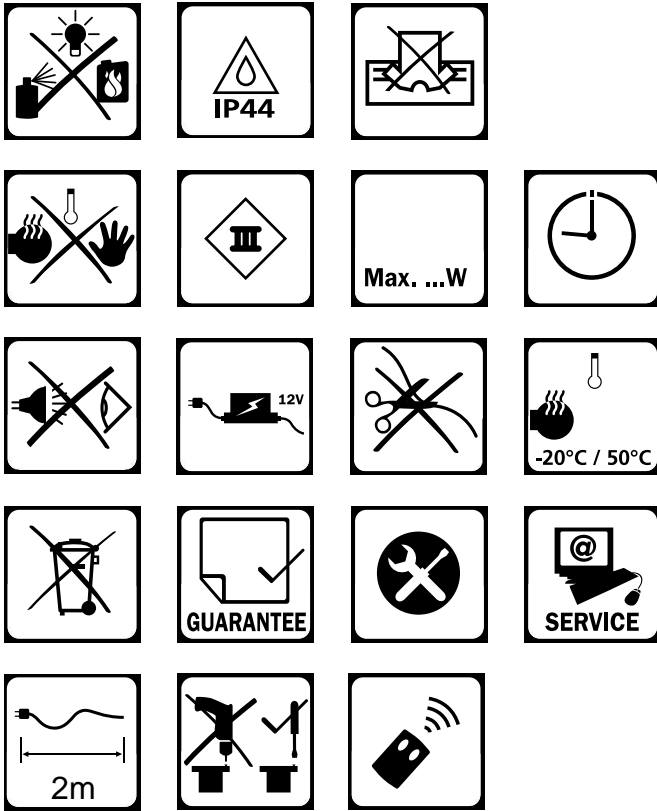

Lilium

3136171

44 Lumen 6000 Kelvin 10.000 Hours	Non dimmable Instant full light Power factor > 0,5	Failure < 10% after 6000h Flux > 80% after 6000h CRI > 65
1 Watt 40 Lumen 3000 Kelvin 10.000 Hours	On/Off 5000 Non dimmable Instant full light Power factor > 0,5	Failure < 5% after 1000h Failure < 10% after 6000h Flux > 80% after 6000h CRI > 65

LED unit 16x 1W
white + warm white
Art. nr.1343101

1x 502-0293-RS
2x 502-0293A-RS

4x 301-03404-RS

1x Raionet base

2x 203-01223B-RS-B012B

2x 301-0746-RS

2x 801-01165-RS

305-0101-RS