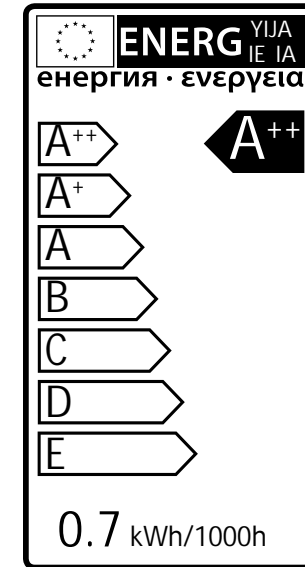

Lilium

3136171

44 Lumen 6000 Kelvin 10.000 Hours	Non dimmable Instant full light Power factor > 0,5	Failure < 10% after 6000h Flux > 80% after 6000h CRI > 65
1 Watt 40 Lumen 3000 Kelvin 10.000 Hours	On/Off 5000 Non dimmable Instant full light Power factor > 0,5	Failure < 5% after 1000h Failure < 10% after 6000h Flux > 80% after 6000h CRI > 65