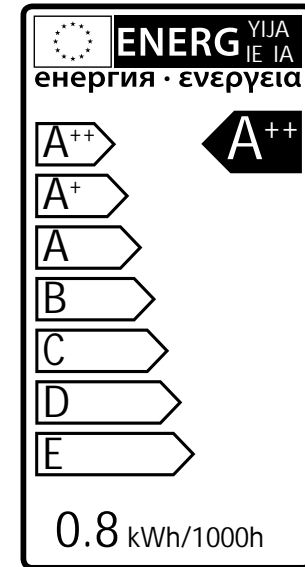

# Xerus

3540531

2 Watt	On/Off 5000	Failure < 5% after 1000h
47 Lumen	Non dimmable	Failure < 10% after 6000h
6000 Kelvin	Instant full light	Flux > 80% after 6000h
10.000 Hours	Power factor > 0,5	CRI > 65